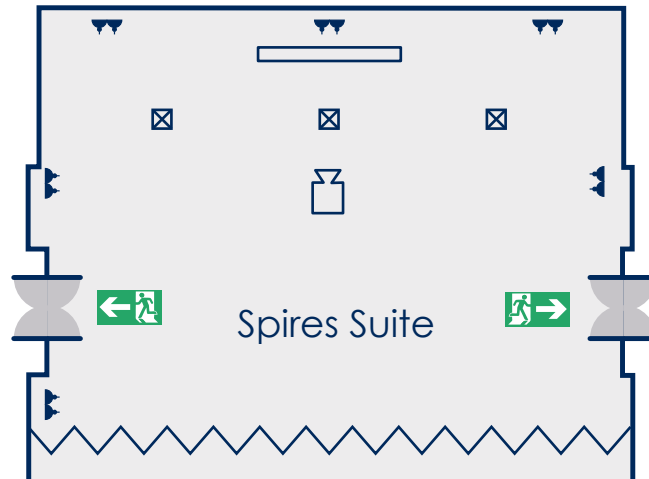

Oxford, Blenheim & Spires Suites

Spires Dimensions:

Length 12.04m
 Width 16.17m
 Ceiling Height 3.6m
 Area 194.7m²

Key:

- Double Socket
- Projector & Screen
- Floor Box
- Folding Partition
- Fire Exit

Blenheim Dimensions:

Length 7.09m
 Width 16.17m
 Ceiling Height 3.6m
 Area 114.6m²

Room Facilities:

- Climate Control
- WiFi Zone
- Disabled Access

Oxford Dimensions:

Length 14.51m
 Width 16.17m
 Ceiling Height 3.6m
 Area 234.6m²